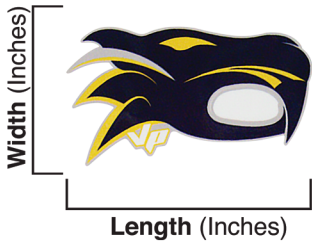

Example: Qty 1 at 10" x 10" = 100 x .13 = $13.00 ea (R)