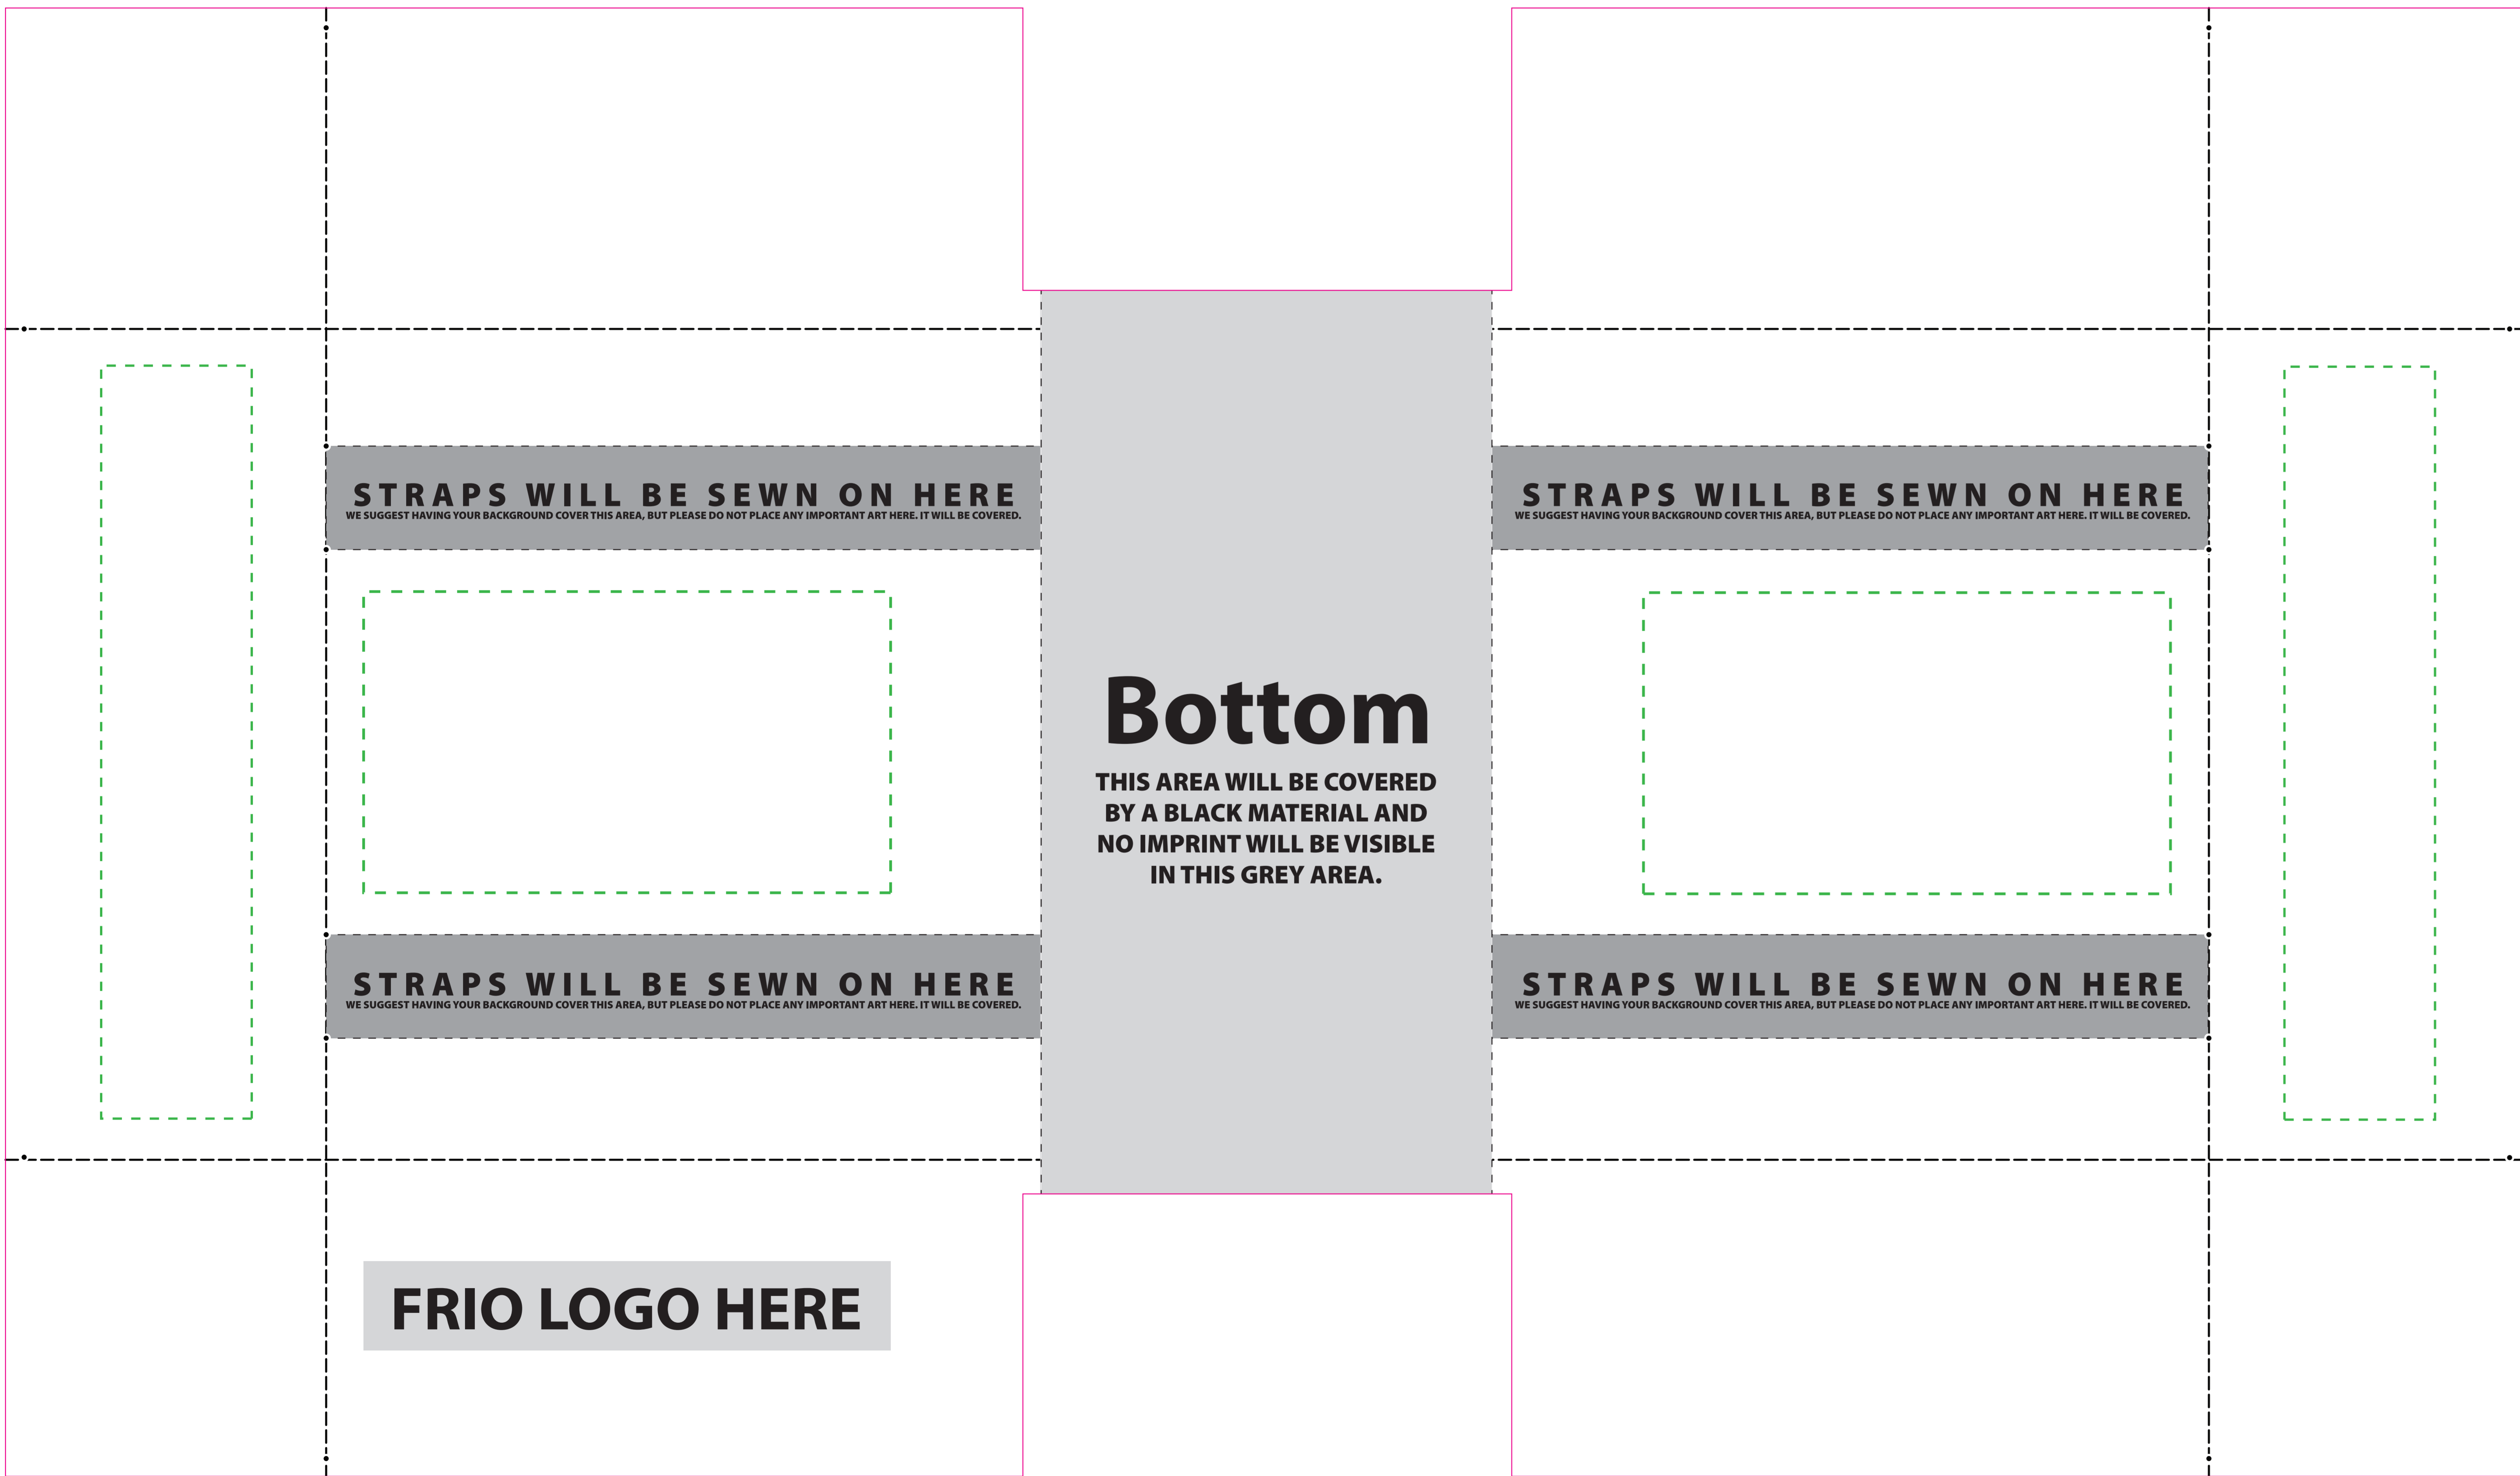

VFRIO 9 CAN

MATERIAL IS FOLDED HERE. BOX IS THE SAFE AREA THAT IS VISIABLE ON HANDLE STRAP.

TEMPLATE INFORMATION

- **Product Edge / Cut Line**
(Product Size)
- **Stitching Lines**
(Visible Sewing lines)
- **Suggest Safe Imprint Area**
(Safe area we suggest for important text, logos, and/or art)

- FILE SAVING GUIDE:**
- All text and type must be converted to outlines.
 - Extend art to bleed line if design calls for bleed.
 - Please embed or send art files that have been placed into the art.
 - Please supply PMS colors if color matching is needed.
 - Save file as PDF, AI, or EPS at 300 dpi (highest resolution).

THIS IS THE VISIABLE AREA ON THE STRAP. A FRIO LOGO WILL BE PLACED HERE BUT A BACKGROUND CAN BE PLACED BEHIND IT.

Body FRONT

Body BACK