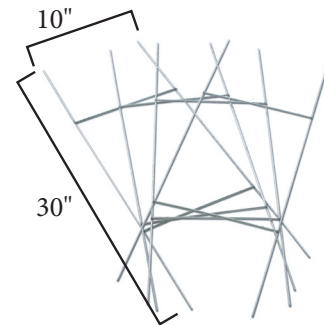

Shown in Use

WIRE STEP STAKES

Item # VSTAND

- Heavy Duty Stand
- Ready for Application
- Use for Standard 4 mm Coroplast Signs
- Product Size: 30" x 10"
- Made of 9 Gauge Aluminum

Pricing (7R)

	1	12	25	50	100	500	1000
VSTAND	8.20	2.26	2.21	2.19	2.13	1.82	1.58

Packaged 50/Box: 21 lbs
8" L x 11" W x 31" H

WARNING: Cancer and Reproductive Harm-
www.P65Warnings.ca.gov

Item # VFRAME

- Heavy Duty Sign Frame
- Mounting Brackets for Rider Sign
- Product Size: 42.5" x 25"

Pricing (7R)

	1	12	25	50	100	500	1000
VFRAME	37.73	36.71	35.69	35.59	34.47	34.40	34.31

Packaged 1/Box: 3 lbs

WARNING: Cancer and Reproductive Harm-
www.P65Warnings.ca.gov