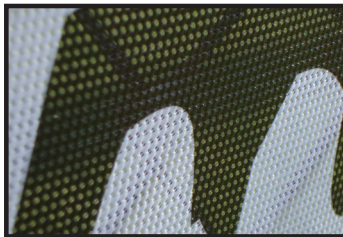

Material

13 oz. Scrim Vinyl w/ Grommets

Decoration Method

Full Color Edge to Edge
Direct Print

Imprint Area

Max Imprint Area: 48" x 100"

Square Feet

Width (Ft) x Length (ft) or
Width (in) x Length (in)/144

OUTDOOR BANNER

Item #VDBAN-OUT (5R)

Folded Edges w/ Ropes
& Grommets

Price Per Sq. Ft.	1	2	10	25	50+
1-15 Sq. Ft	11.22	11.06	10.98	10.90	10.85
16-25 Sq. Ft	11.15	10.99	10.91	10.90	10.87
26-50 Sq. Ft	11.09	10.91	10.84	10.80	10.75
51+ Sq. Ft	11.03	10.86	10.79	10.76	10.73
2-Sided Banner	Add (\$4.00 per sq. ft.)				

Heavy mesh material keeps
wind blowing through

CUSTOM WIND FLOW VINYL BANNER

Item # VWBAN

- 8 oz PVC Coated Polyester Mesh
- UV Full Color Print on One Side
- Best Suited for Front-Lit Signs and Banners
- Allows 37% Air-Flow Through
- Light Weight White Mesh Material
- Includes Grommets Every 3 Feet