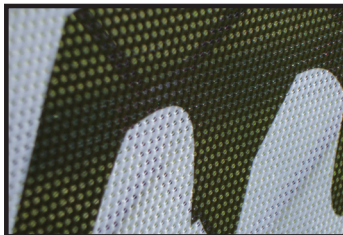

(Included on Outdoor Option)

- 1" nylon webbing/ rope option for easy tie and mounting of your banner
- Extends 6 ft beyond the length of your banner on each corner
- Secured inside 1.5" overlap at top and bottom edges of banner
- Grommets are also included for additional mounting

Heavy mesh material keeps
wind blowing through

CUSTOM WIND FLOW VINYL BANNER

Item # VWBAN

- 8 oz PVC Coated Polyester Mesh
- UV Full Color Print on One Side
- Best Suited for Front-Lit Signs and Banners
- Allows 37% Air-Flow Through
- Light Weight White Mesh Material
- Includes Grommets Every 3 Feet

Material

Ultra Flex Mesh Banner

Imprint Area

Up to 160" W x 50" H

Decoration Method

Full Color Edge to Edge
Direct Print

Pricing (6R)

Price Per Sq. Ft.	1	2	10	25	50	100
Mesh Banner	5.66	5.55	5.51	5.49	5.41	4.85

1 Time Set-Up $50.00 (R)
Packaged 1/Box: 2 lbs - per 18 sq. ft. banner

WARNING: Cancer and Reproductive Harm-
www.P65Warnings.ca.gov