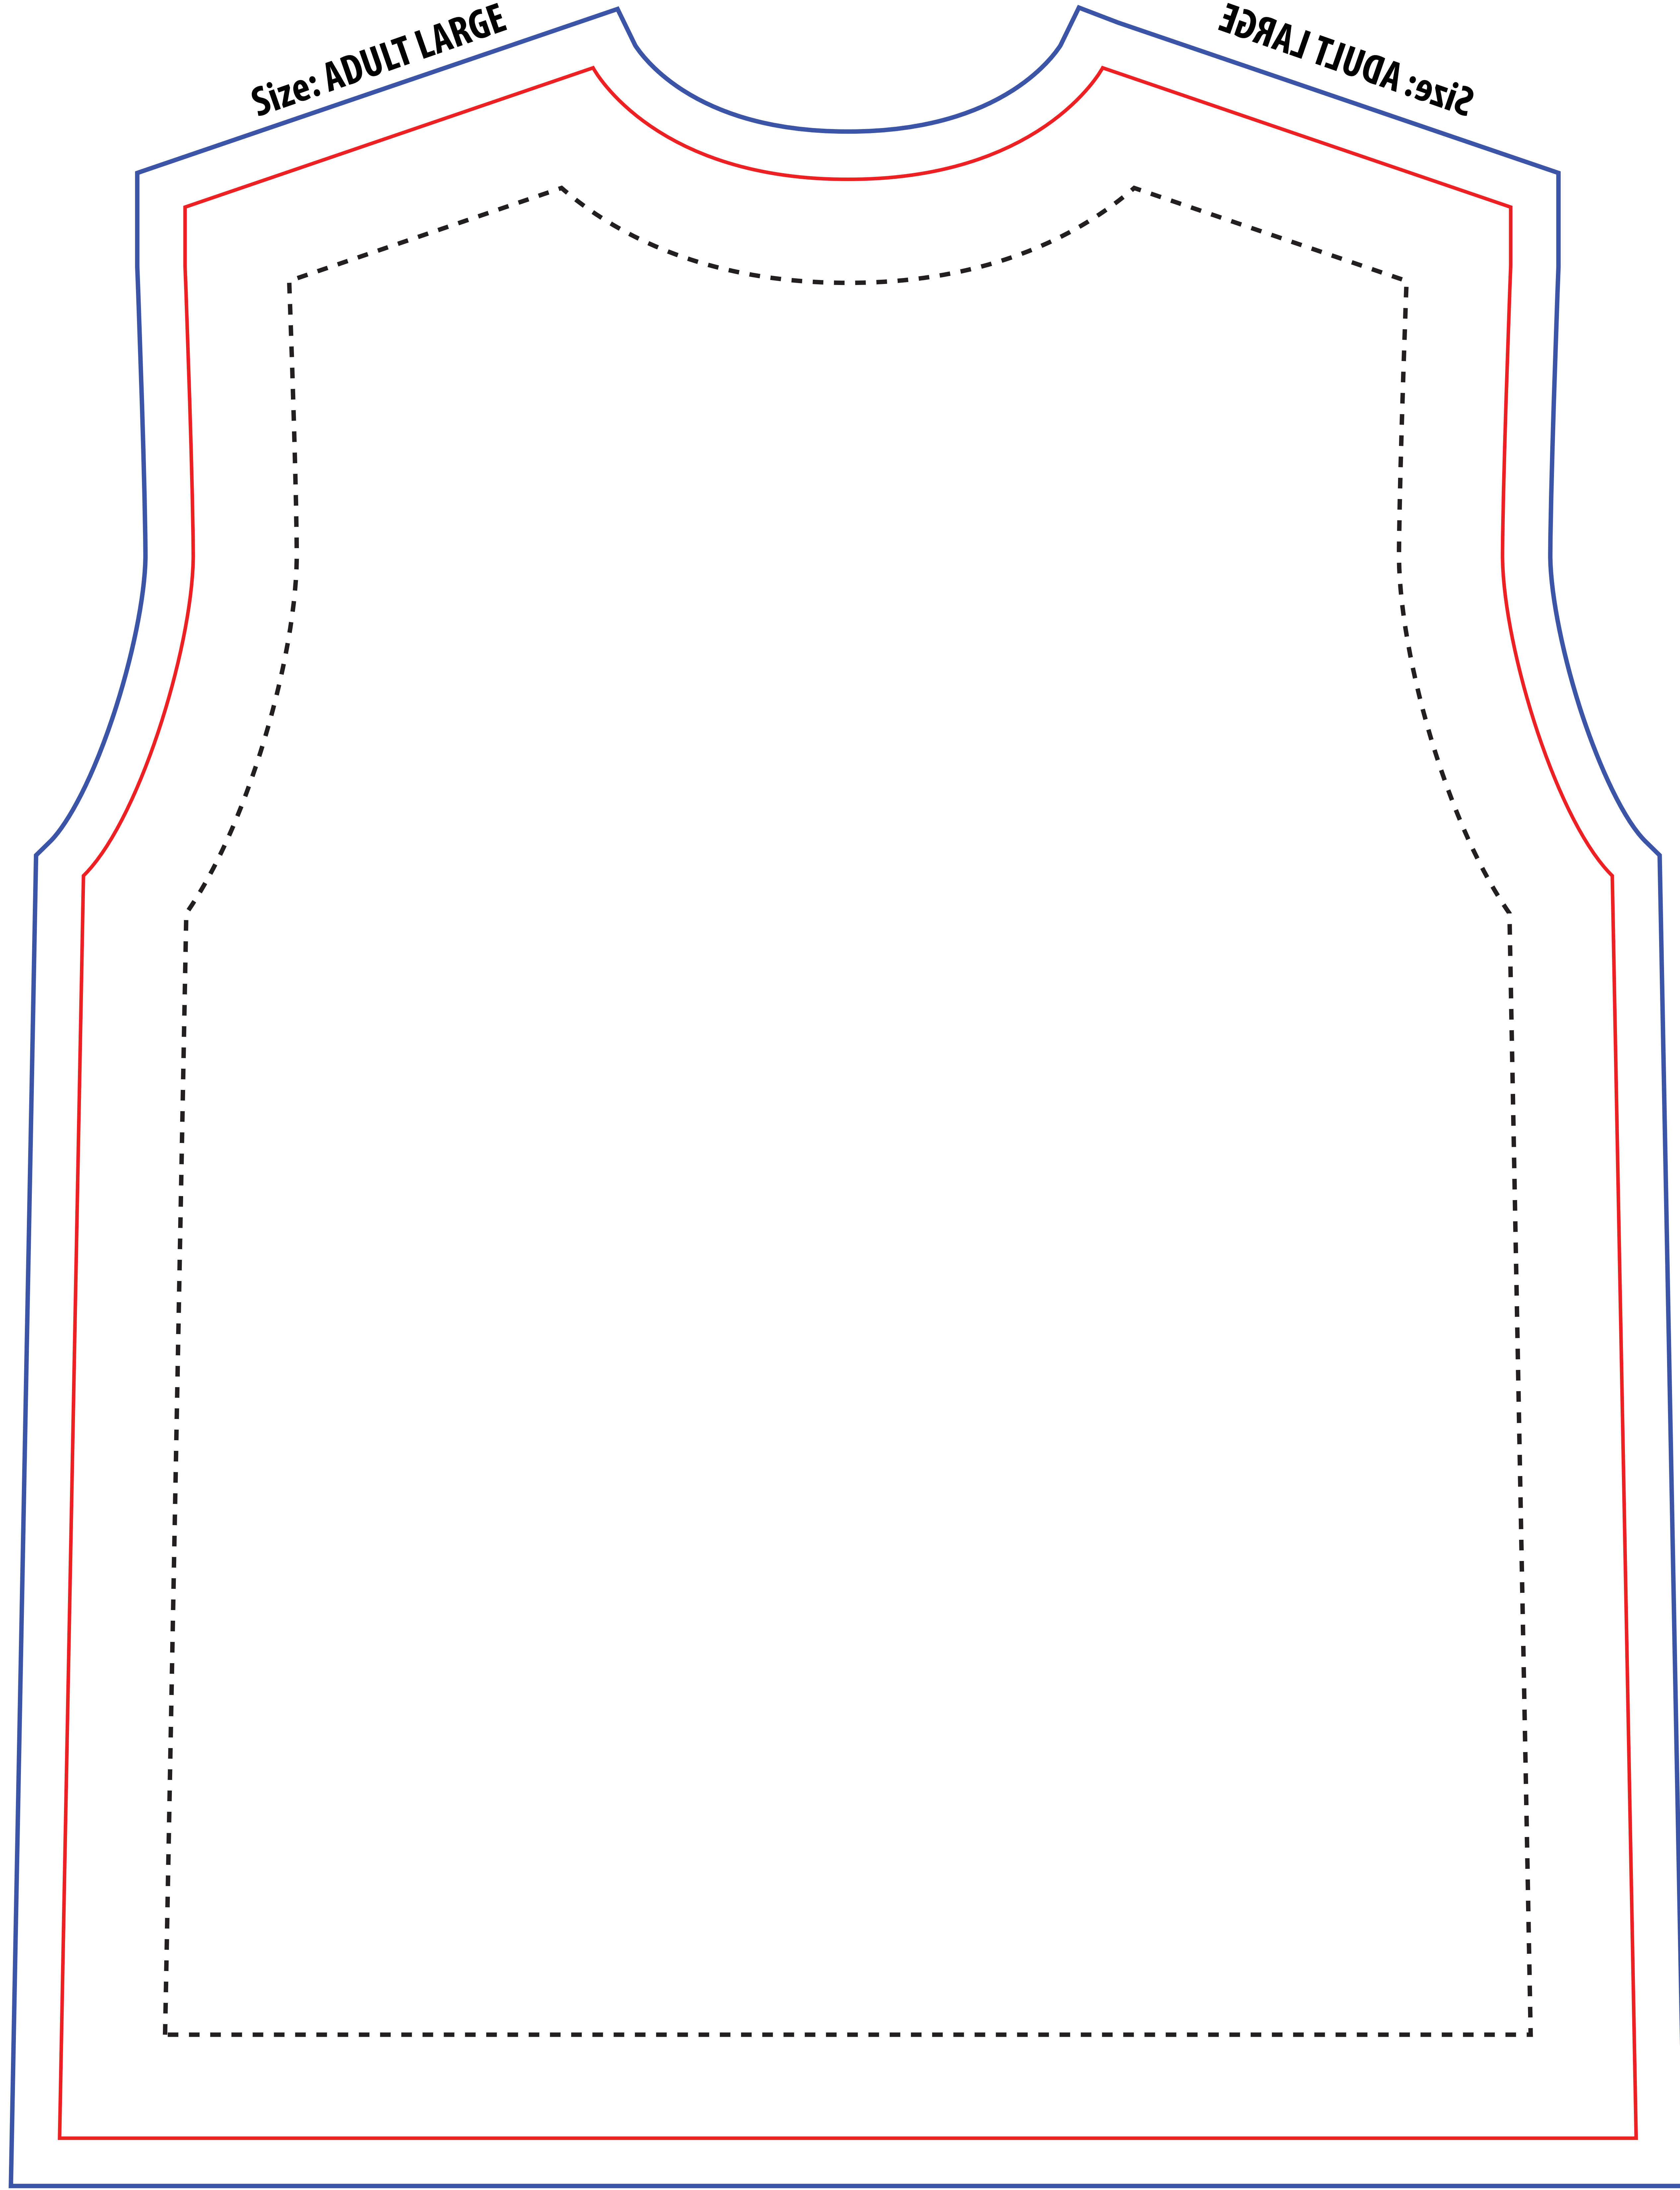

ON COLLAR SOLIDS OR CONTINUATION OF YOUR PATTERN ONLY.
NOT RECOMMENDED FOR PRINTING TEXT OR LOGOS.
PRECISE PATTERN ALIGNMENT WITH REST OF GARMENT NOT GUARANTEED.

COLLAR RALJOC

FRONT TИOЯT

BACK KDA8

Size: ADULT LARGE

Size: ADULT LARGE

Size: ADULT LARGE

Size: ADULT LARGE

Arm Hole Piping
40"W x 2"H

ON ARM HOLE PIPING USE SOLIDS OR CONTINUATION OF YOUR PATTERN ONLY. NOT RECOMMENDED FOR PRINTING TEXT OR LOGOS. PRECISE PATTERN ALIGNMENT WITH REST OF GARMENT NOT GUARANTEED.

SLEEVELESS SUBLIMATED TEE

Size: ADULT LARGE

----- Imprint Safe Area
(Please keep graphics within this line)
----- Product Line
(Product Edge)

— Bleed Line
(Please bleed graphics to this line)
■ GREY BOX
(Suggested Left Chest Imprint Location)