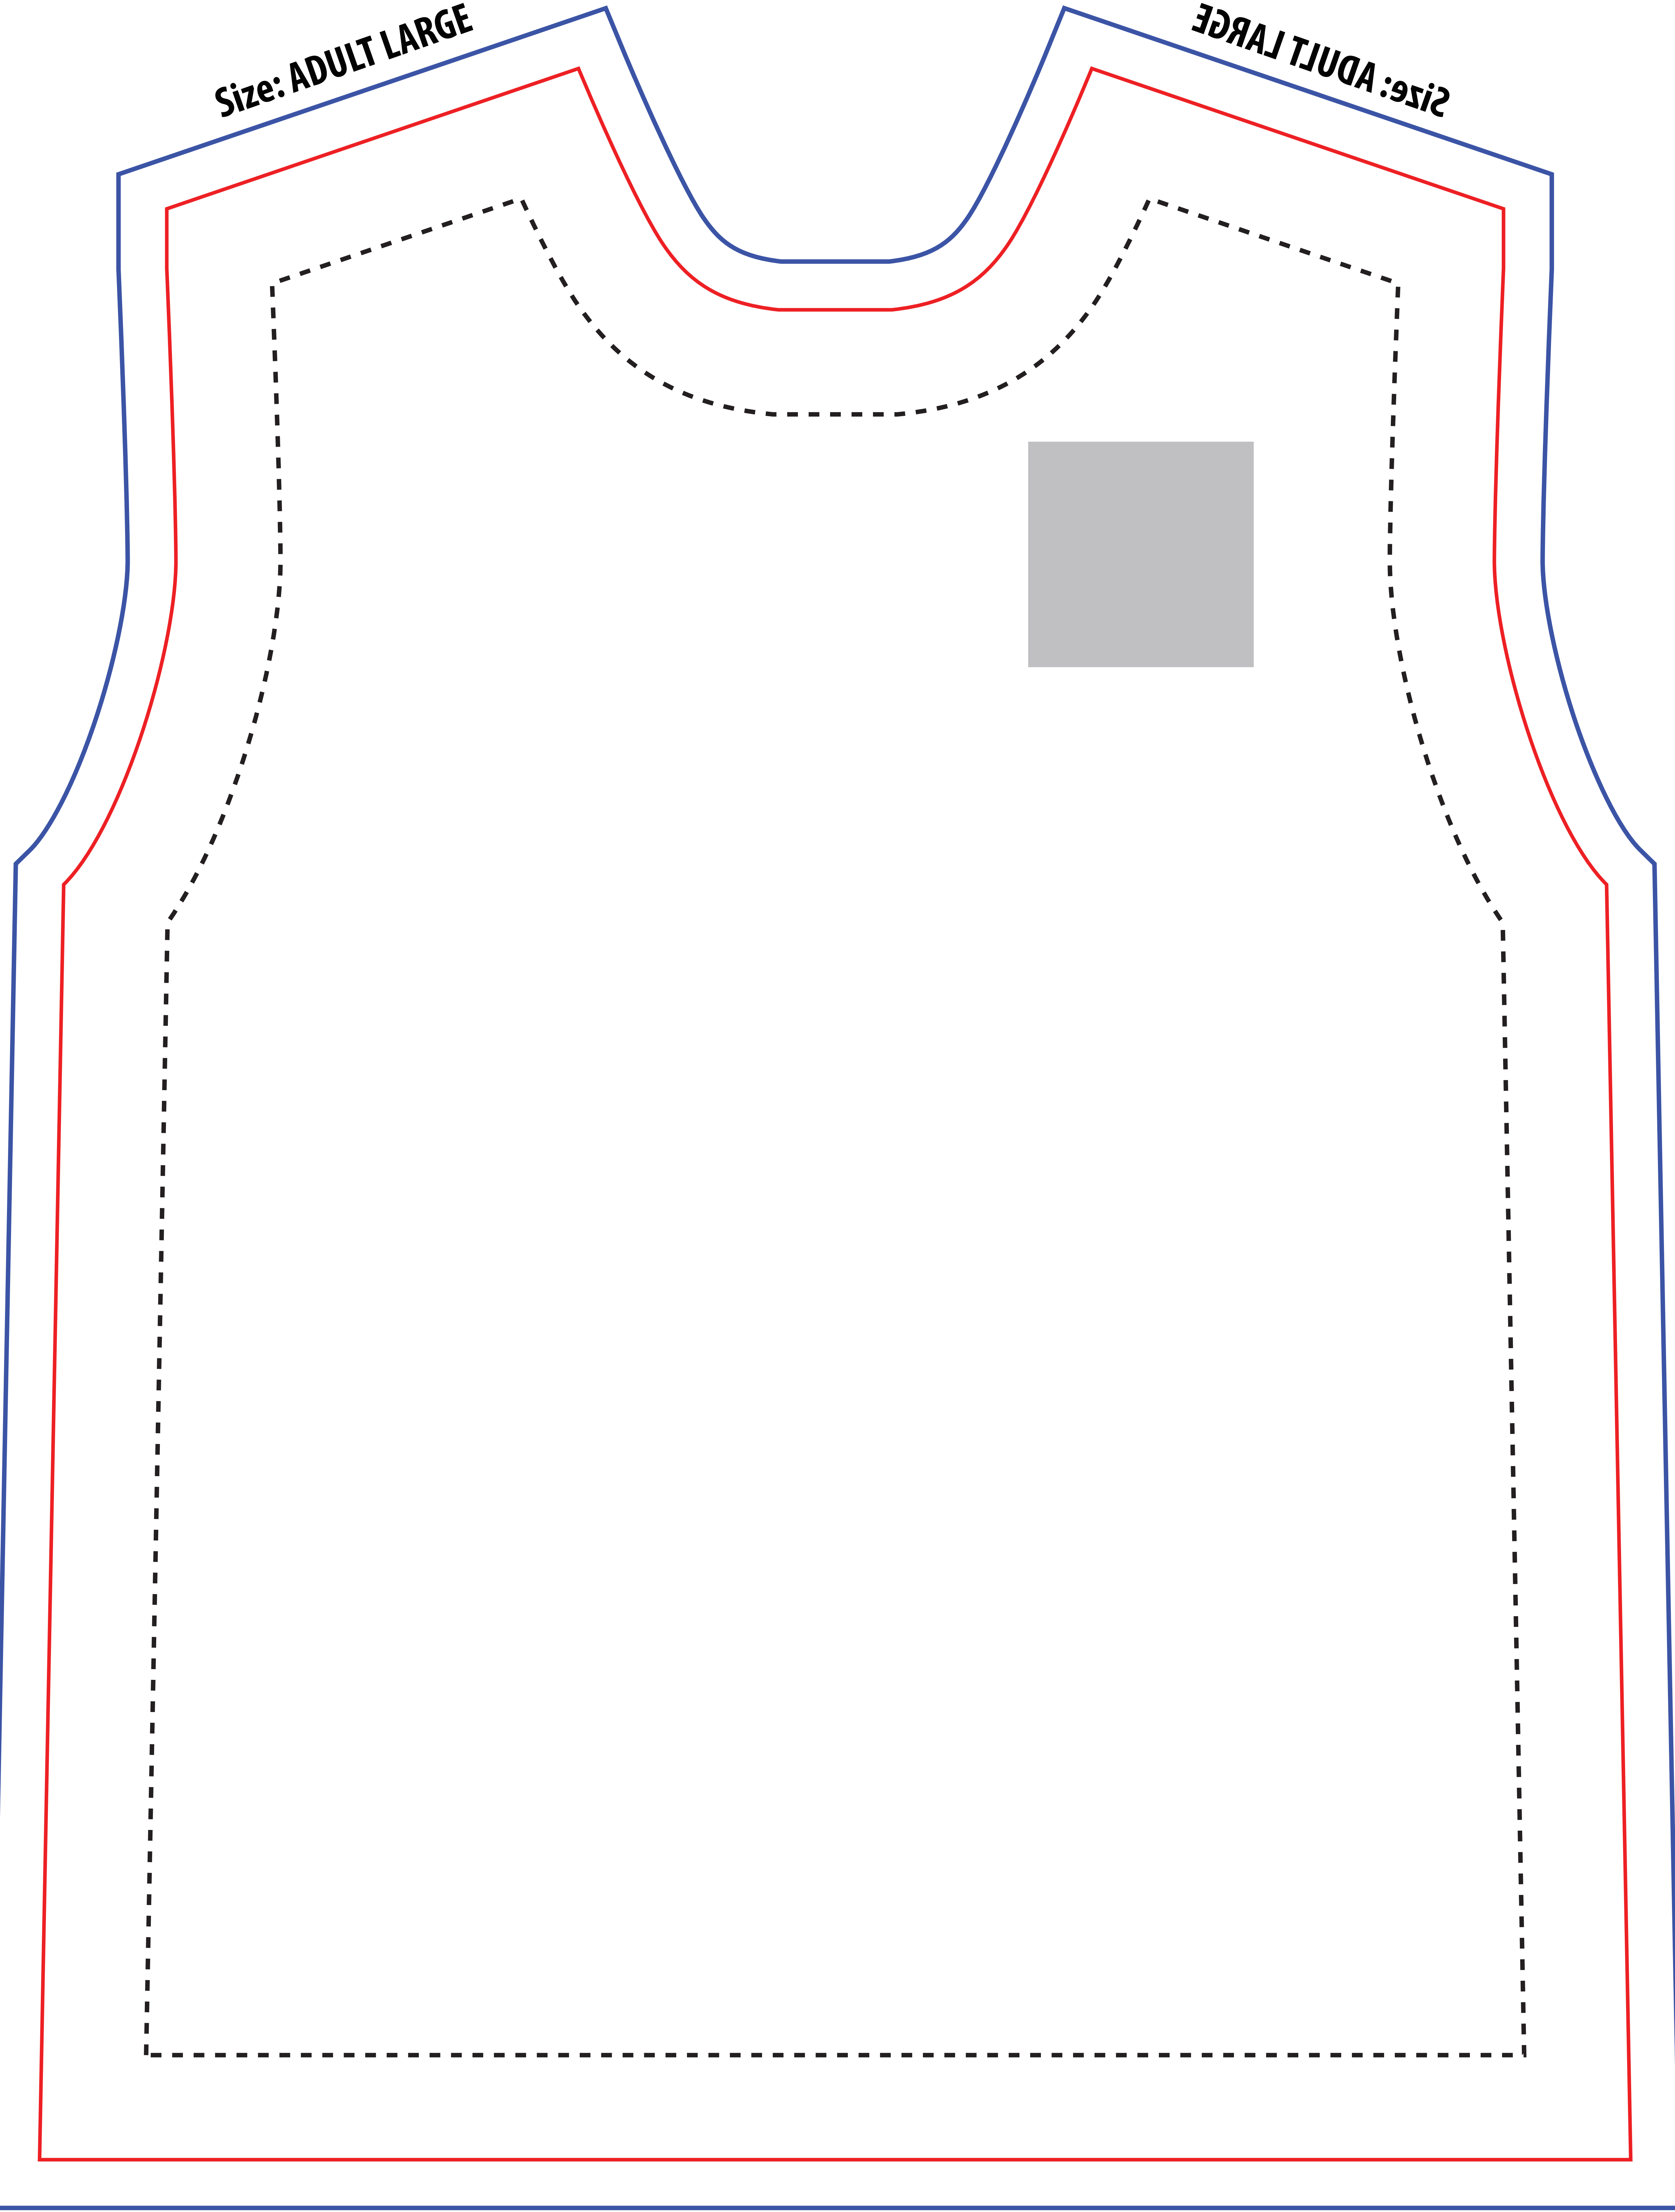

ON COLLAR SOLIDS OR CONTINUATION OF YOUR PATTERN ONLY.
NOT RECOMMENDED FOR PRINTING TEXT OR LOGOS.
PRECISE PATTERN ALIGNMENT WITH REST OF GARMENT NOT GUARANTEED.

COLLAR RALJOC

FRONT TИOЯT

BACK KDA8

Size: ADULT LARGE

Size: ADULT LARGE

Size: ADULT LARGE

Size: ADULT LARGE

Arm Hole Piping
40"W x 2"H

ON ARM HOLE PIPING USE SOLIDS OR CONTINUATION OF YOUR PATTERN ONLY. NOT RECOMMENDED FOR PRINTING TEXT OR LOGOS. PRECISE PATTERN ALIGNMENT WITH REST OF GARMENT NOT GUARANTEED.

SLEEVELESS SUBLIMATED TEE

Size: ADULT LARGE

----- Imprint Safe Area
(Please keep graphics within this line)
----- Product Line
(Product Edge)

— Bleed Line
(Please bleed graphics to this line)
■ GREY BOX
(Suggested Left Chest Imprint Location)