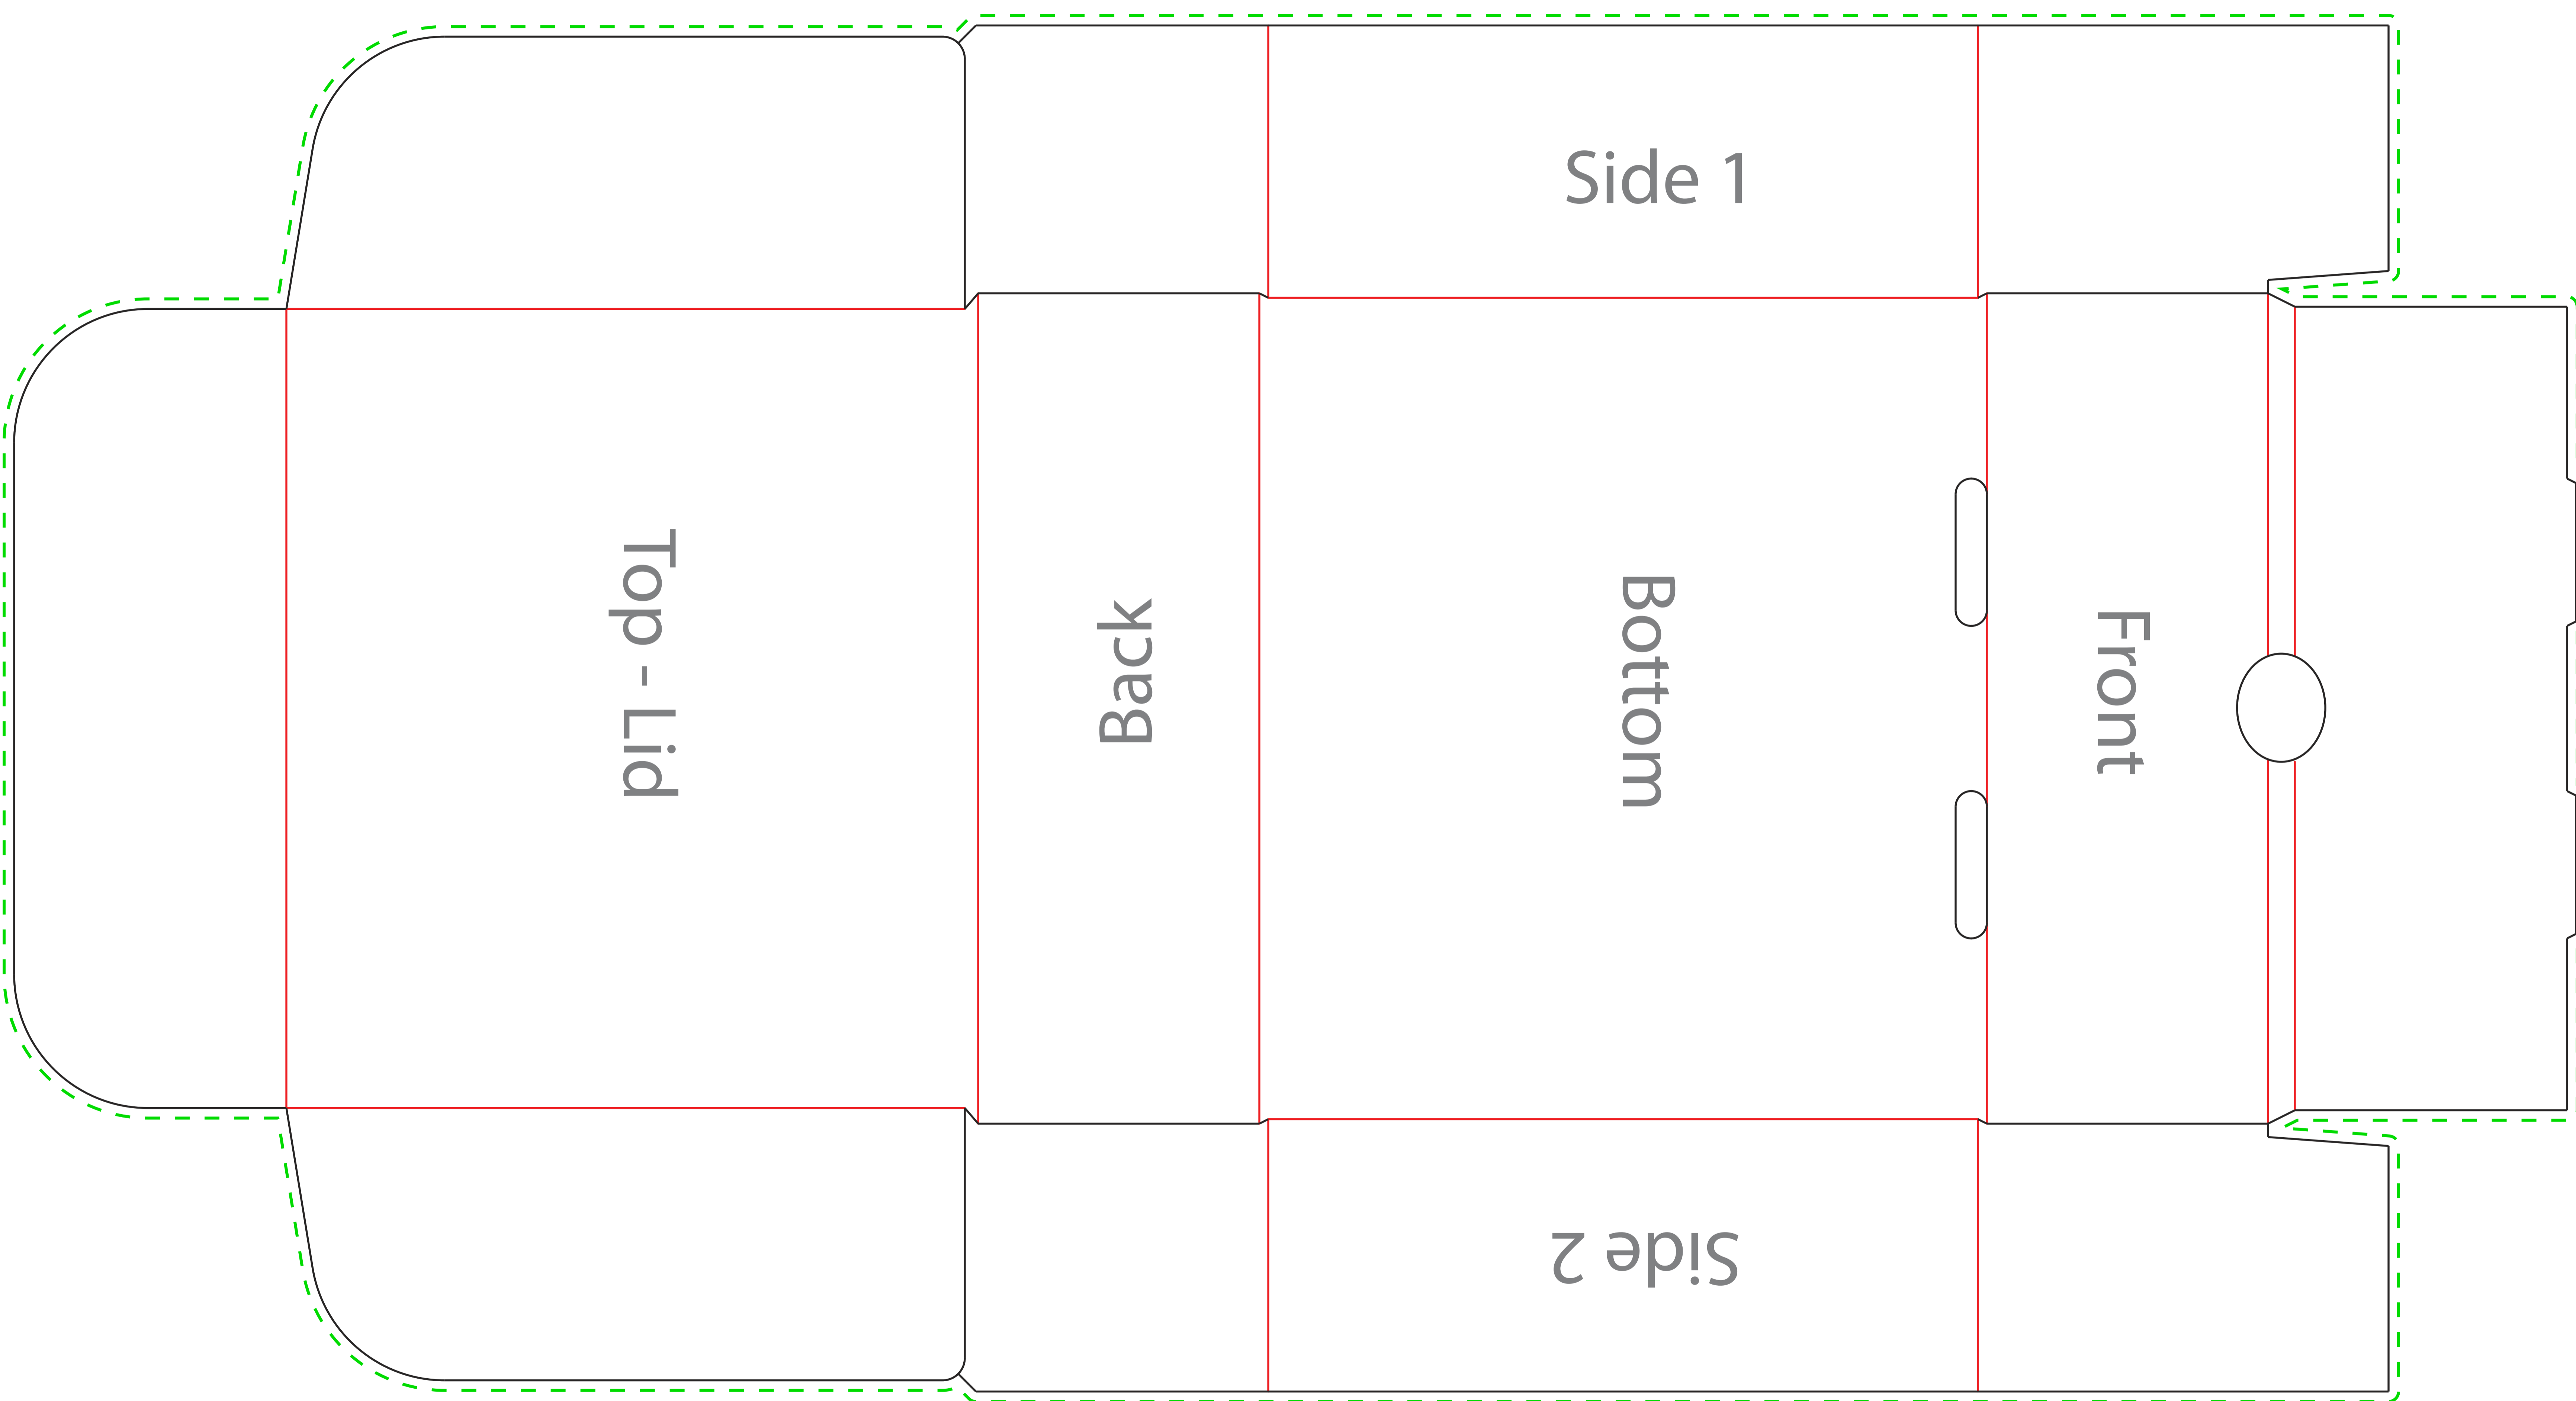

# 11 x 9.5 x 3.75 Die-Cut Box

Item # VCDCBOX3

Imprint Area: 36.15"W x19.4"H

— Box Edge  
*(Product Size &  
Cut Line)*

- - - Bleed Line  
*(Please bleed graphics  
to this line)*

— Score Lines  
*(Areas where box will be scored  
to allow for folding)*

## **FILE SAVING NOTES**

- Please make sure all fonts and type are outlined.
- Make sure to extend art to bleed line if your design needs full bleed.
- Make sure to remove all guide lines and template information before sending file.